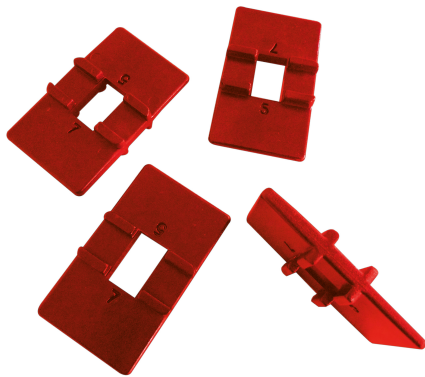

REVERSIBLE SPACERS FOR TERRACE BLADE INSTALLER - 4/6MM Réf.: **403011**

Caracteristics

Kit of 4 reversible spacers for terrace blade installer

2 models :

- 4 and 6 mm spacers
- 5 and 7 mm spacers

Product data