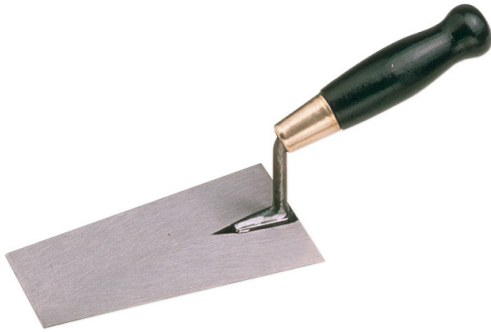

SQUARE TROWEL FOR TILER Réf.: 334160

Characteristics

Wooden handle with flat, non-metallic base for tile adjustment
Hardened steel blade

Product data

L cm	 g	Garantie (nb d'année) / G	Ref.		Code EAN
16	235		334160	1	3479133341606