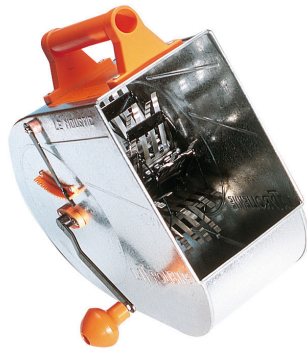

## “LE MOUSTIC®” PLASTERING MACHINE Réf.: 301210

### Characteristics

For manual plaster spraying for plastering using cement, mortar or ready-mixed products  
 Suitable for small surfaces  
 Easy to use  
 Allows even spraying  
 20 interchangeable stainless steel combs  
 Stopped expansion principle  
 0.5mm electro-galvanised sheet metal tank  
 Large opening window 132 x 190 mm  
 Large handle for a good grip  
 Lever for adjusting projection force  
 High output: 100 to 150 m2 of speckles completed per day