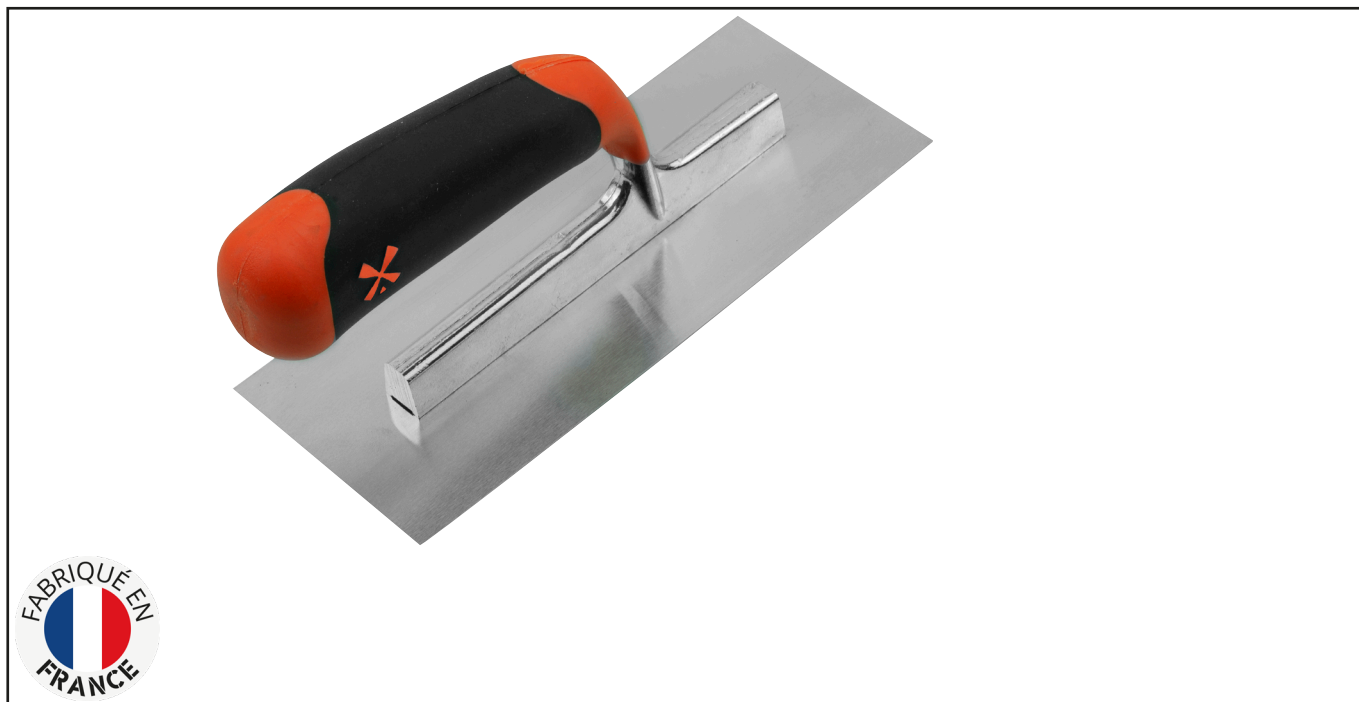

SPREADER - FLEXIBLE AND BEVELLED STAINLESS STEEL BLADE Réf.: **231701**

Characteristics

Tempered stainless steel blade, 0.5 mm thick, particularly flexible and beveled

Product data

L x l cm	Blade thickness mm	 g	G	Artikelnr.		EAN Code
20 x 8	0,5	239		231701	6	3479132317015