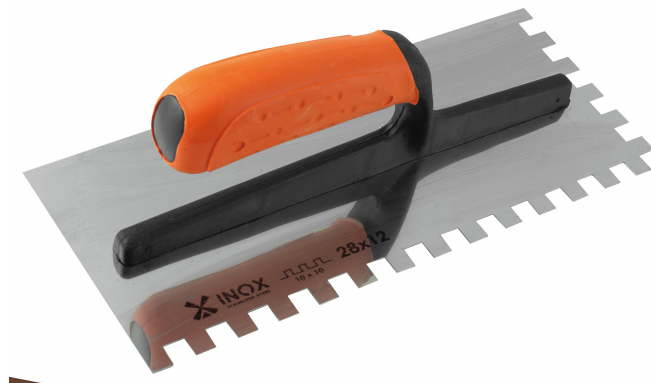

GLUE SPREADER - FIBERGLASS MOUNTING - SQUARE TEETH Réf.: 231601

Characteristics

- Stainless steel blade toothed on 2 sides
- Fiberglass frame adds flexibility and lightness
- 28x12 cm blade
- Blade thickness of 0.6 mm
- All toothed spreader are delivered with a case to protect the blade

Product data

Denture mm / Teeth mm	 g	Garantie (nb d'année) / G	Ref.		Code EAN
6 x 6 x 6	340	2	231601	3	3479132316018
8 x 8 x 8	340	2	231641	3	3479132316414
10 x 10 x 10	340	2	231611	3	3479132316117
12 x 12 x 12	340	2	231651	3	3479132316513
15 x 15 x 15	340	2	231661	3	3479132316612