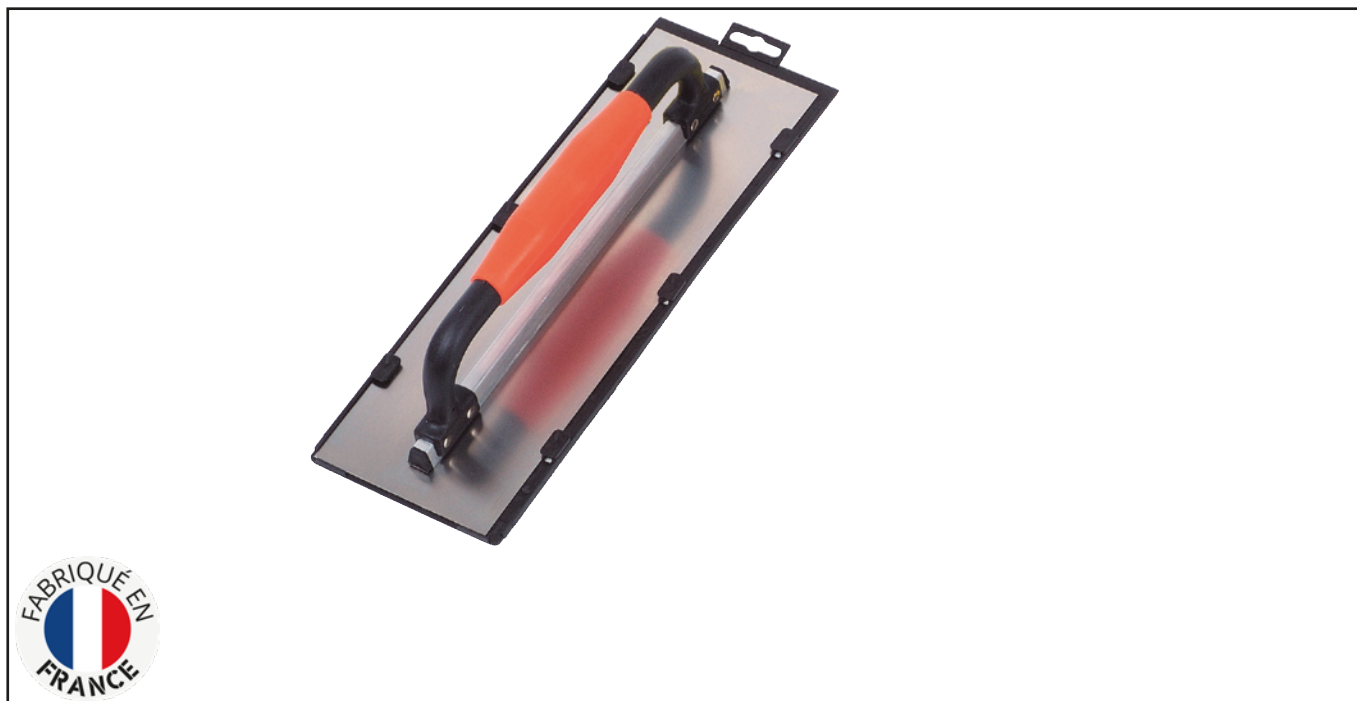

## TWO-HANDED CURVED SPREADER - 2 HANDED HANDLE Réf.: 231331

### Characteristics

The curved stainless steel blade makes loading and finishing the joint easier

Handle with closed sleeve

0.6 mm thick tempered stainless steel blade

Aluminum profile frame