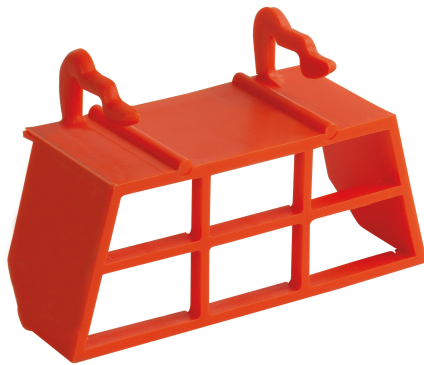

BRUSH HOLDER Réf.: 101450

Caracteristics

Helps hold and drain the brush

USEFUL

-Support that attaches to the top inside the paint bucket

- Allows you to place your brush directly in the paint pot so that it can drip off

MADE IN FRANCE

- Made from plastic at our factory in Ambierle (42)

Product data

g 25	Garantie (nb d'année) / G	Ref. 101450	1	Code EAN 3479131014502

NOVALIA SAS 2 rue de Bergognon 42500 LE CHAMBON F.
FRANCE - www.novalia.pro
PEDDINGHAUS Handwerkzeuge In der Graslake 35
58332 Schwelm DEUTSCHLAND - www.peddinghaus.de
NOVALIA SA Str. Narciselor nr.50 500251 - Braşov ROMÂNIA
www.mob-ius.ro
NOVALIA ESPAÑA Portuete 51, of.204 20018 San Sebastián